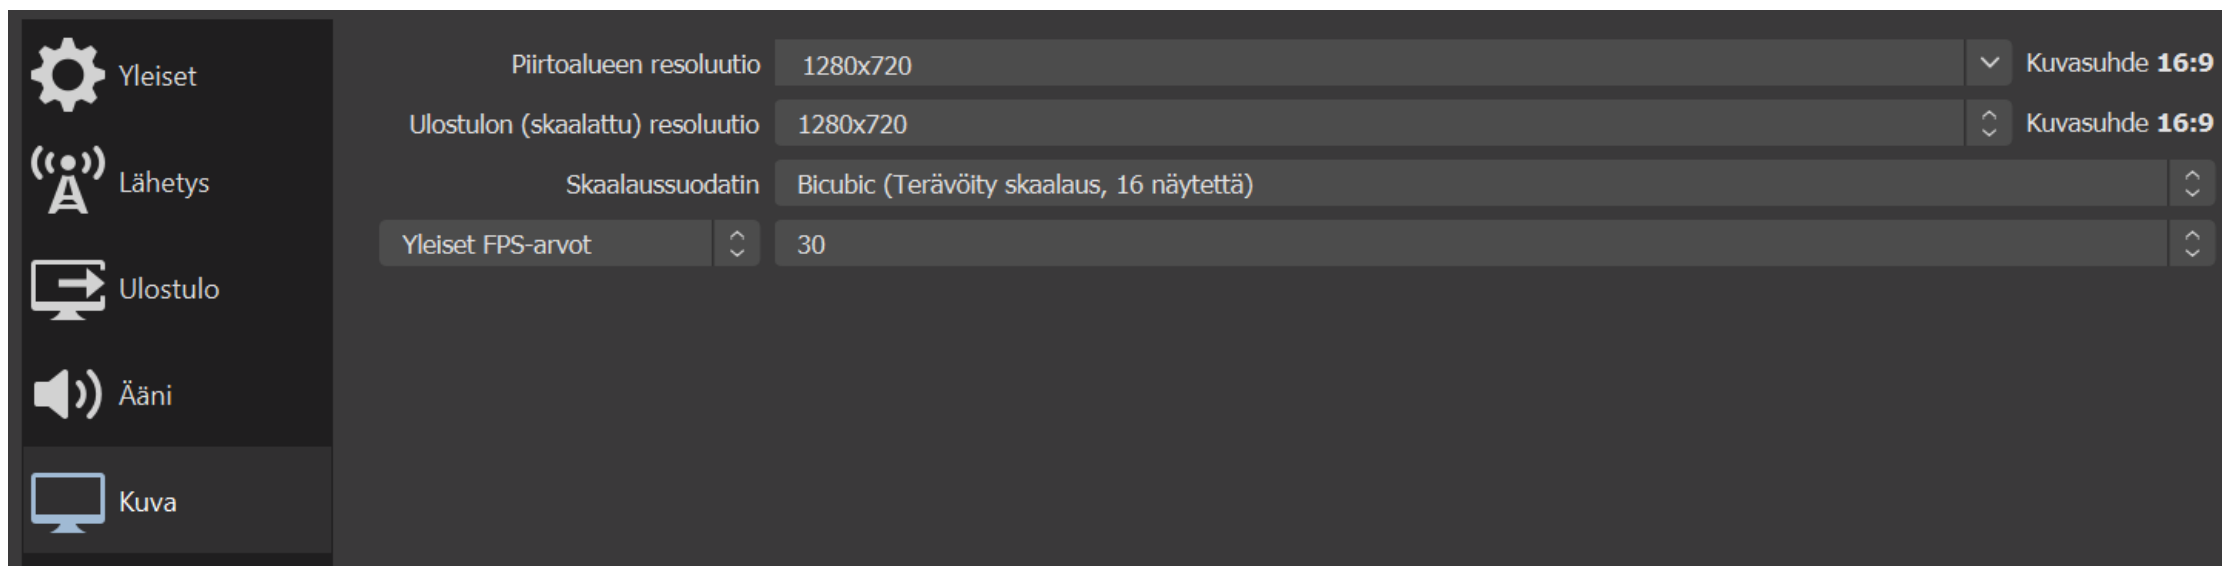

Siirry vasemman valikon kautta kohtaan "kuva". Säädä kuvasuhteet ja resoluutio alla olevan esimerkin mukaiseksi

FPS-arvot kohtaa sopii 30 tai 25 PAL.

Lopuksi klikkaa oikeasta alakulmasta "Käytä" ja "Ok"