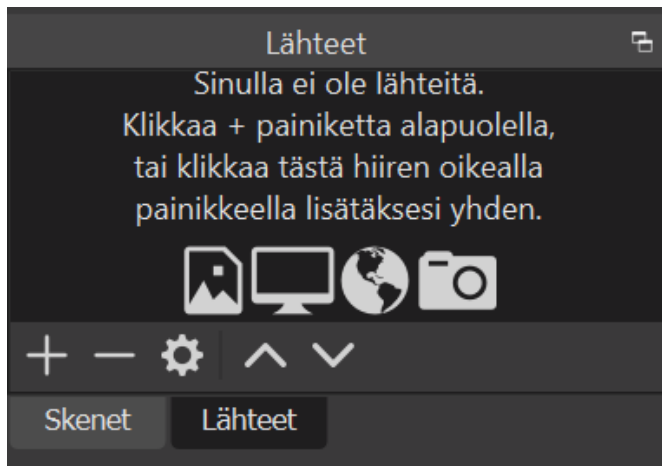

Valitsemalla videokaappauslaite voit jakaa oman kuvasi ja valitsemalla ikkunan voit jakaa näyttöäsi.