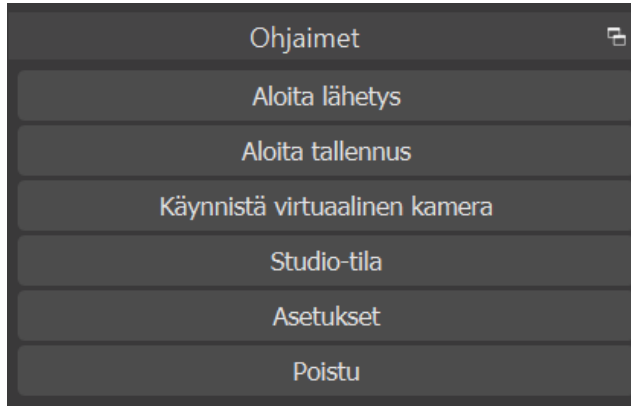

Klikkaa "Aloita lähetys". Tässä vaiheessa, voit halutessasi käynnistää liven Facebookin puolella tai valita jakamasi sisällön ensin.

Näin valitset jakamasi sisällön.