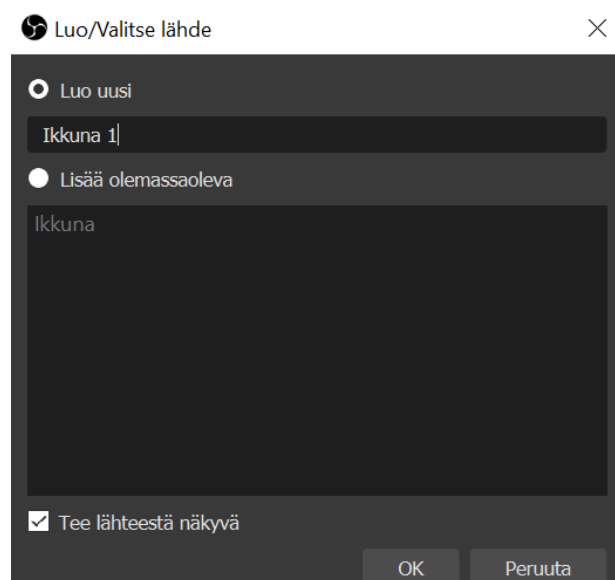

Valitsemalla videokaappauslaite voit jakaa oman kuvasi ja valitsemalla ikkunan voit jakaa näyttöäsi.